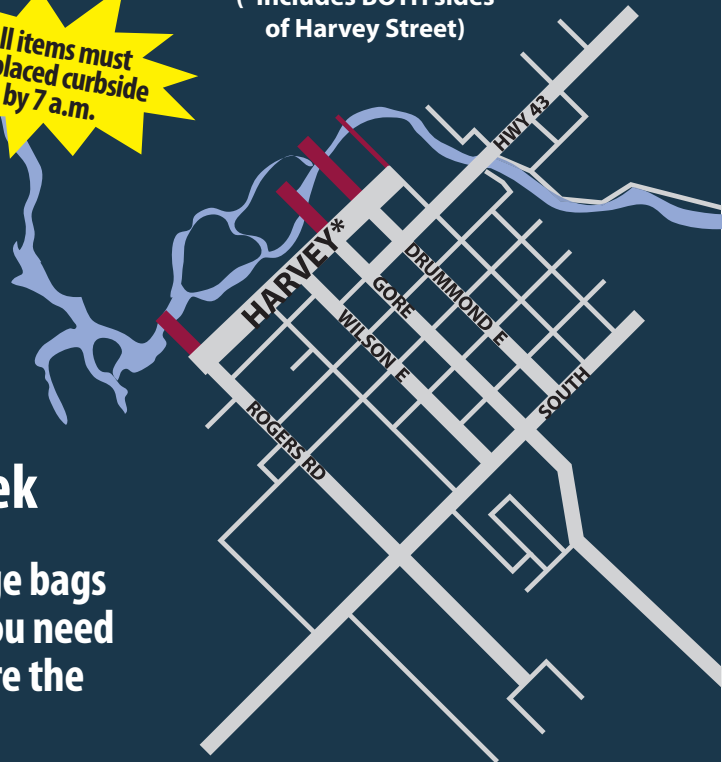

SOUTH ZONE

Waste Collection Schedule:

All items must be placed curbside by 7 a.m.

(*Includes BOTH sides of Harvey Street)

 Green Bin every week

 Garbage every second week

Each household may place up to two garbage bags at the curb for collection without a tag. If you need to set out more than two bags, please ensure the additional bags are tagged appropriately.