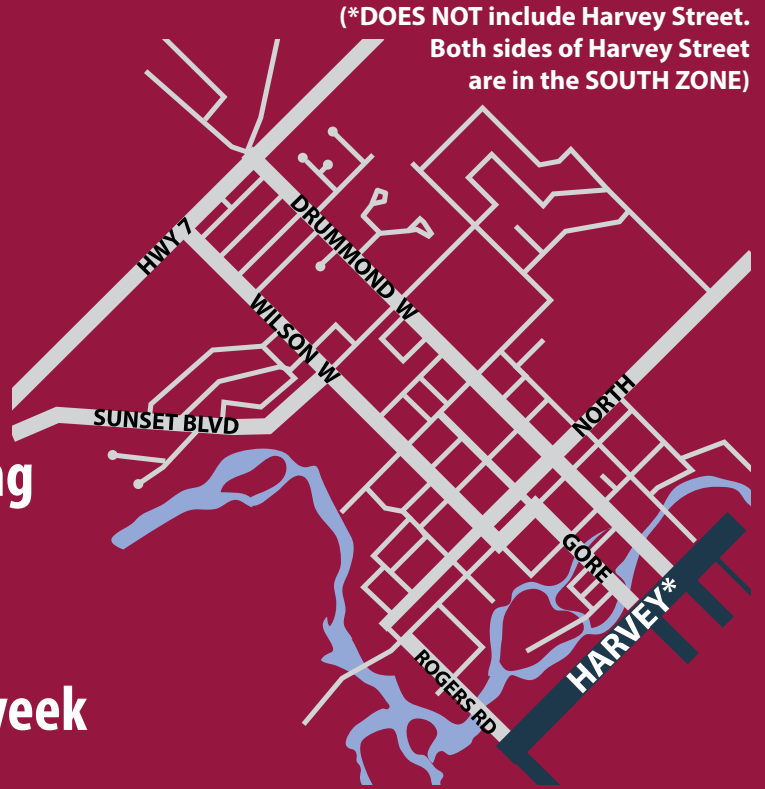

North Zone

Waste Collection Schedule:

TUESDAY:

-  Green Bin every week
-  Yellow Box } alternating weeks
-  Blue Box }

THURSDAY:

-  Garbage every second week

January 2022

S	M	T	W	T	F	S
						1
2	3	4	5	6	7	8
9	10	11	12	13	14	15
16	17	18	19	20	21	22
23	24	25	26	27	28	29
30	31					