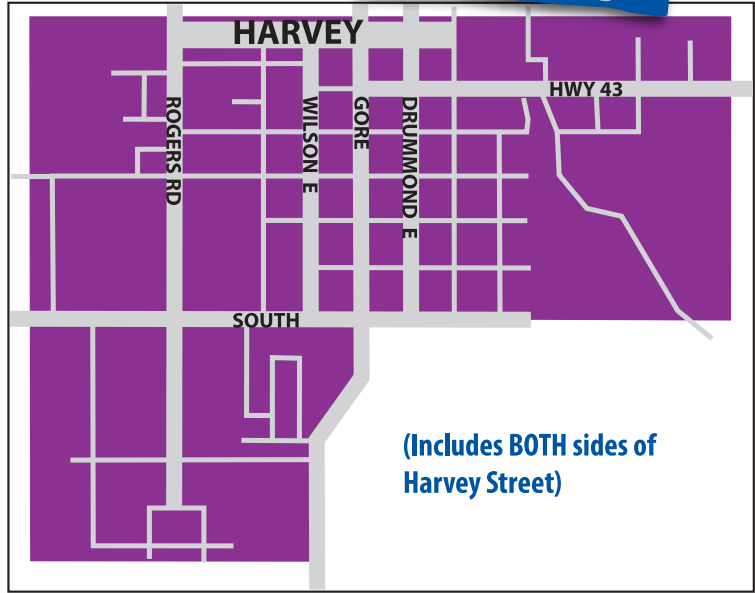

SOUTH ZONE

Waste Collection Schedule:

WEDNESDAY:

- Green Bin** every week
 - Yellow Box**
 - Blue Box**
- }
- alternating weeks

THURSDAY:

- Garbage** every second week

JANUARY 2021						
S	M	T	W	T	F	S
					1	2
3	4	5	6	7	8	9
10	11	12	13	14	15	16
17	18	19	20	21	22	23
24	25	26	27	28	29	30
31						

FEBRUARY 2021						
S	M	T	W	T	F	S
			1	2	3	4
5	6	7	8	9	10	11
12	13	14	15	16	17	18
19	20	21	22	23	24	25
26	27	28				

MARCH 2021						
S	M	T	W	T	F	S
			1	2	3	4
5	6	7	8	9	10	11
12	13	14	15	16	17	18
19	20	21	22	23	24	25
26	27	28	29	30	31	