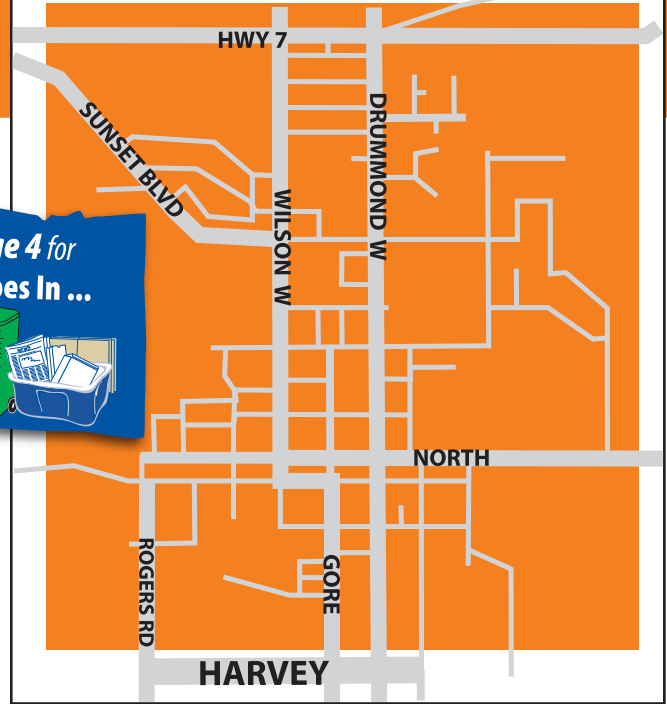

NORTH ZONE

Waste Collection Schedule:

(DOES NOT include Harvey Street. Both sides of Harvey Street are in the SOUTH ZONE)

TUESDAY:

Green Bin every week

Yellow Box } alternating weeks
Blue Box }

THURSDAY:

Garbage every second week

JANUARY 2021						
S	M	T	W	T	F	S
					1	2
3	4	5	6	7	8	9
10	11	12	13	14	15	16
17	18	19	20	21	22	23
24	25	26	27	28	29	30
31						

FEBRUARY 2021						
S	M	T	W	T	F	S
	1	2	3	4	5	6
7	8	9	10	11	12	13
14	15	16	17	18	19	20
21	22	23	24	25	26	27
28						