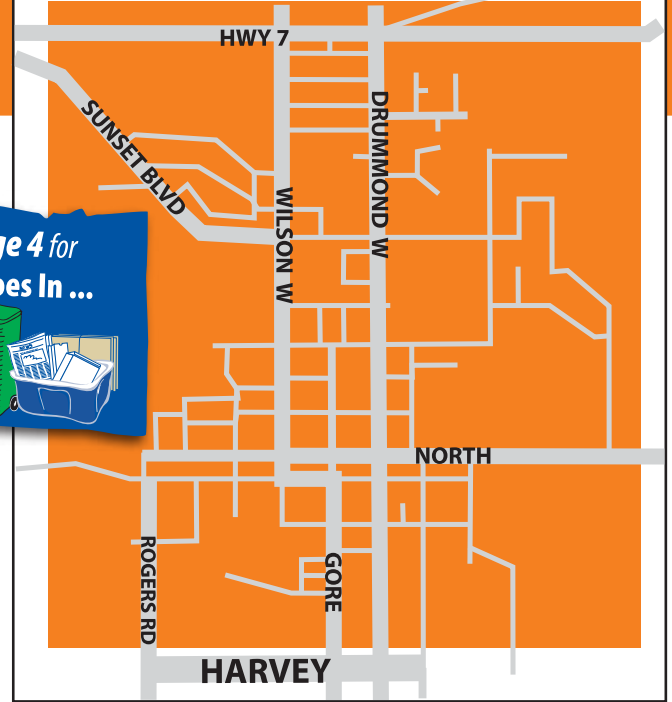

NORTH ZONE

Waste Collection Schedule:

(DOES NOT include Harvey Street. Both sides of Harvey Street are in the SOUTH ZONE)

TUESDAY:

- Green Bin** every week
- Yellow Box** } alternating weeks
- Blue Box** }